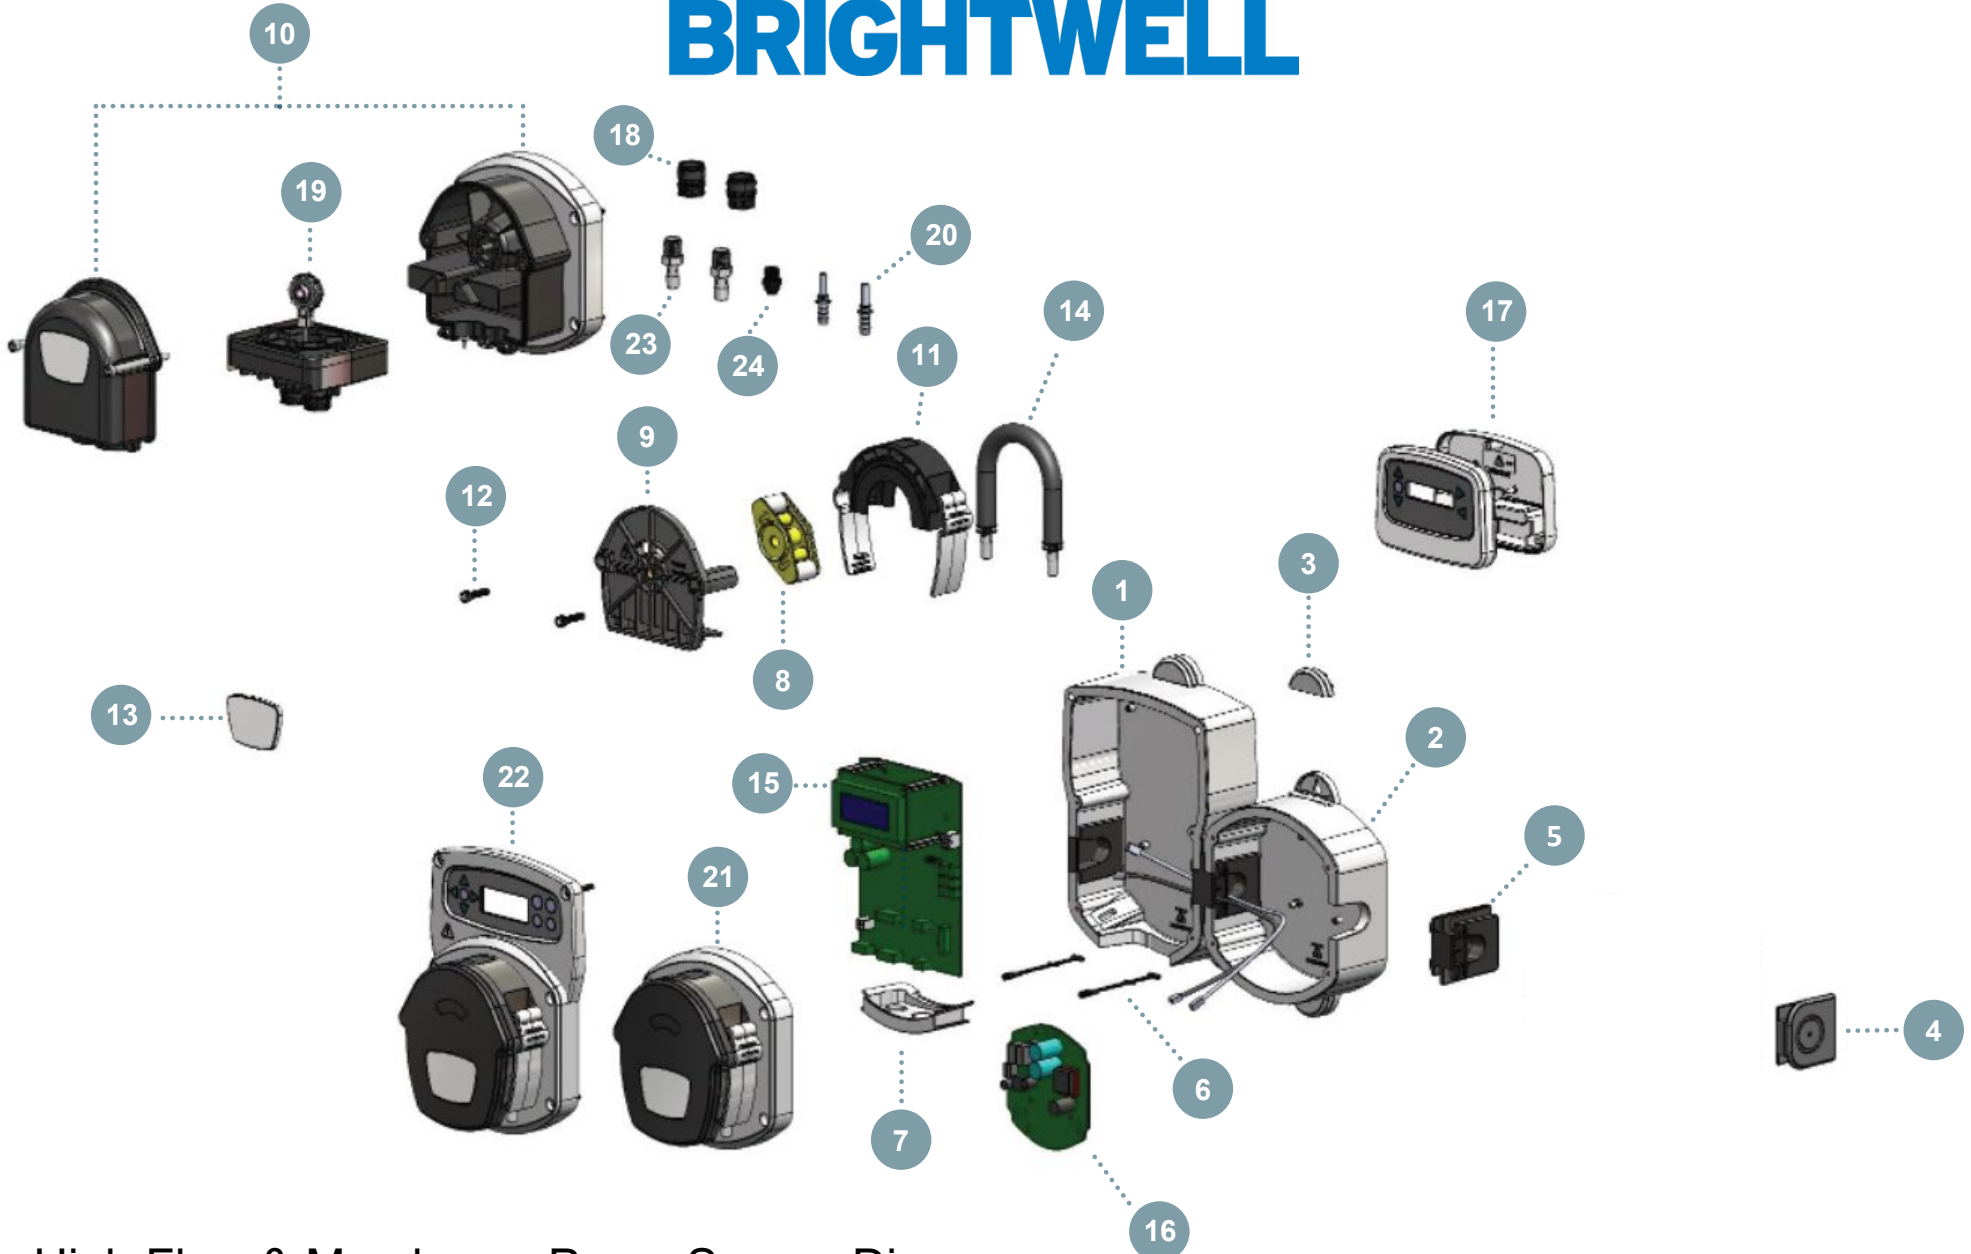

BRIGHTWELL

Brightlogic High Flow & Membrane Pump Spares Diagram

Item	Description	Spares Code
1	BRIGHTLOGIC HIGH FLOW ENCLOSURE	XSB052
2	BRIGHTLOGIC HF PUMP ENCLOSURE	XSB054
3	BRIGHTLOGIC SCREW COVERS -10PK	XSB060
4	BRIGHTLOGIC END WEDGES – 10PK	XSB061
5	BRIGHTLOGIC LINK WEDGES – 10PK	XSB062
	FR BRIGHTLOGIC LINK WEDGES -10PK	XSB062/FR
6	BRIGHTLOGIC HINGE STRAP -10PK	XSB063
7	BRIGHTLOGIC CABLE ENTRY (HF)	XSB065
8	BRIGHTLOGIC HF PUMP ROTOR – 10PK	XSB120
9	BRIGHTLOGIC HF PUMP BODY -5PK	XSB201
10	MEMBRANE PUMP COVER & BACKPLATE	XSB735
11	HF PUMP RACE & CLIPS	XSB206
12	L PUMPHEAD SCREW (SPH)	XSB207
13	BRIGHTLOGIC PLAQUE X10	XSB211
	BRIGHTLOGIC PLAQUE 160PK – 1 COLOUR LOGO	XSB214
	BRIGHTLOGIC PLAQUE 160PK – 2 COLOUR LOGO	XSB215

Item	Description	Spares Code
14	TUBE : HF G-SIL : 10PK	XSB333
	TUBE : HF G-SIL : 10PK	XSB333Q
	TUBE : HF G-SIL : 50PK	XSB334
	TUBE : HF G-SIL : 50PK	XSB334Q
	TUBE : HF B/CHEM : 2PK	XSB370
	TUBE : HF B/CHEM : 10PK	XSB373
	TUBE : HF B/CHEM : 10PK	XSB373Q
	TUBE : HF B/CHEM : 50PK	XSB374
	TUBE : HF B/CHEM : 50PK	XSB374Q
15	BRIGHTLOGIC LAUNDRY BOARD	XSB019
16	BRIGHTLOGIC ADD-ON BOARD	XSB020
17	FORMULA SELECT COVER & MEMBRANE	XSB069
18	PVDF BSP IN&OUT EPDM PURPLE 5PK	XSB731
	PVDF NPT IN&OUT EPDM PURPLE 5PK	XSB732
	BSP IN&OUT EXT VIT RED 5PK	XSB733
	NPT IN&OUT EXT VIT YELLOW 5PK	XSB734